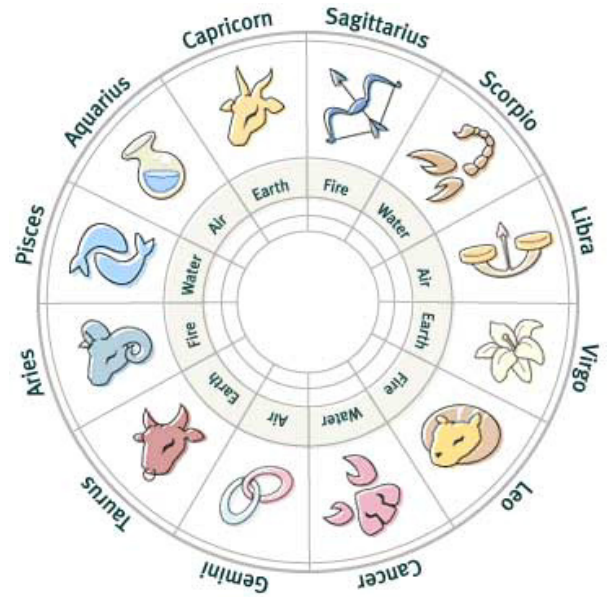

॥ ॐ सर्वे भवन्तु सुखिनः । सर्वे सन्तु निरामयाः । सर्वे भद्राणि पश्यन्तु । मा कश्चिद् दुःख भाग्नभवेत् ॥

॥ ॐ भृगुवे नमः ॥ ॐ नमो नारायणाय ॥ ॐ नमः शिवाय ॥ ॐ नमो भगवते वासुदेवाय ॥ ॐ तत् सत् ॐ ॥